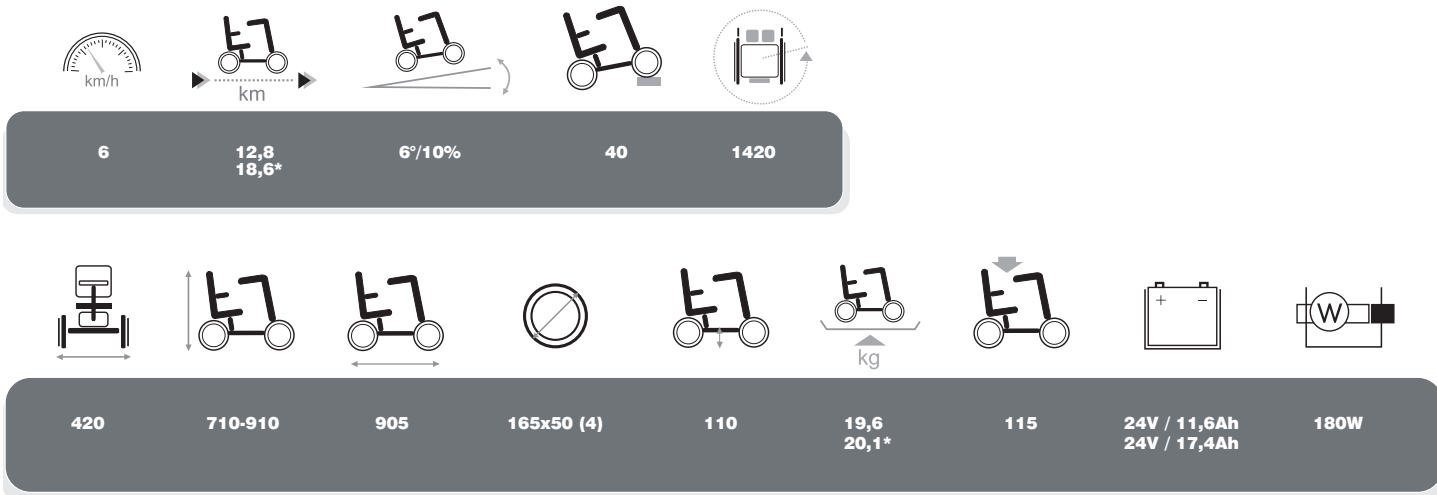

Alya

Compact size

Compact size for transport

The **Alya** is a very compact and foldable scooter. Easy to carry along, allowing the user access to the use of his scooter anytime and anywhere. With its large driving distance the Alya feels as comfortable outdoors as indoors.

- Telescopic steering column
- Clear battery indication
- Removable key

Folding chair for easy transport

Silver-gray model with 17.4 Ah batteries

- Removable lithium ION batteries
- Footsupport

Red model with 11.6 Ah batteries

Model shown only for illustration purposes. Certain features may be optional.

Opening up new horizons in mobility

Technical information Alya

Measurements in mm and kg. Deviations in sizes and weight (15 mm and 1,5 kg) are possible. Theoretical driving range, in accordance with EU-rules and specifications, calculated under ideal situations. Speeds and driving range may vary (ca. 15%). * Only for the silver-gray model

Transport

The **Alya** scooter is a perfect transport scooter. Lightweight and compact in size and foldable in under a minute so perfectly portable.

Ideal for short distances and convenient to drive.

Completely foldable