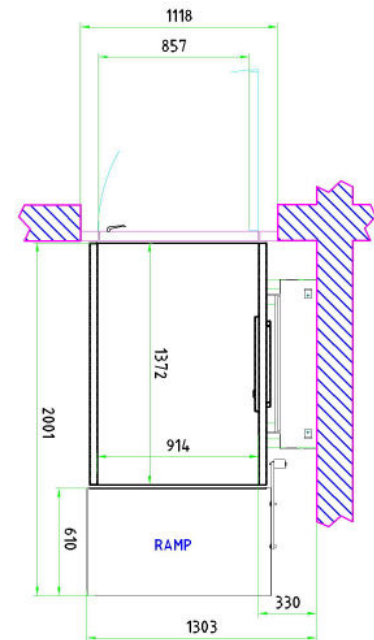

Side exit on upper level and access ramp on the platform

Main advantages of the EleveX platformlift

- Up to 1830mm lifting height
- Smooth and stable drive
- Free standing drive tower, fixing only below the platform floor
- Drive tower to be mounted in 1 piece for a fast and simple installation
- Reliable and safe ACME screw drive
- With or without upper landing gate
- With automatic access ramp
- Entry-exit on same side or at 90°

Upper gate **integrated into balustrade**

Upper gate with **plexiglass insert**

EleveX - Technical Specification

Loading capacity	340 kg
Lifting height	1830 mm
Standard platform size	914 x 1372 mm
Drive system	ACME screw drive
Lifting speed	0,11 m/s
Min. platform height	70 mm
Standard colour	Light grey
Noise level	Under 60dB
Temperature range	+45°C down to -30°C
Drive motor	0,75 kW
Power supply	1x230V / 50-60Hz
Conformity	CE according to MD 2006/42/EC